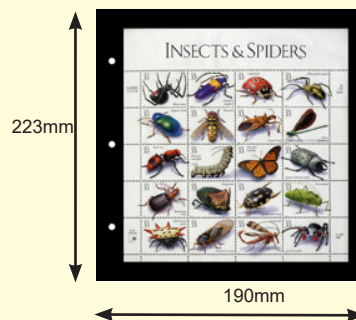

## Postcard Album

- Complete album with 25 pages (page size 8 $\frac{7}{8}$ x9") Available in: **Blue, Black, Wine Red**
- Black-back two-sided 2 pocket pages (holds 100 154x108mm cards)  
**ZGK-836A** \$36.88, **\$27.51**
- Same with all-clear pages (holds 100 cards or 50 viewed from both sides)  
**ZGK-836AC** \$36.88, **\$27.51**

## #10 Cover Album

- Complete album with 25 pages (Page Size 10 $\frac{1}{2}$ x11 $\frac{1}{2}$ ") Available in: **Blue, Black, Wine Red**
- Black-back two-sided 2 pocket pages (holds 100 248x140mm covers)  
**ZGK-822A** \$50.00, **\$35.00**
- Same with all-clear pages (holds 100 covers or 50 viewed from both sides)  
**ZGK-822AC** \$50.00, **\$35.00**

## U.S. Full Sheet Album

- Complete album with 50 pages (Page Size 10 $\frac{3}{4}$ x11 $\frac{3}{8}$ ") Available in: **Blue, Black, Wine Red**
- Open top and right side for easy insertion of sheets
- Black-Back two-sided pages (hold 100 250x283mm sheets)  
**ZGK-820A** \$72.65, **\$50.86**
- Same with all-clear lightweight pages  
**ZGK-820AC** \$72.65, **\$50.86**

## Small Pane Album

- Complete album with 25 pages (page size 8 $\frac{7}{8}$ x9") Available in: **Blue, Black, Wine Red**
- Black-back two-sided 2 pocket pages (holds 50 190x223mm covers)  
**ZGK-840A** \$36.88, **\$27.51**
- Same with all-clear pages (holds 25 covers view from both sides)  
**ZGK-840AC** \$36.88, **\$27.51**