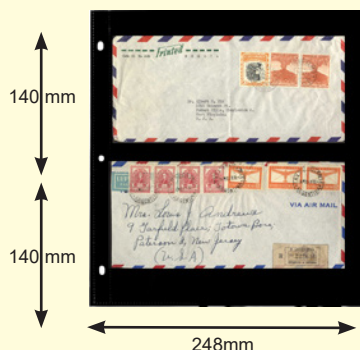

## Euro Cover Album

- Complete album with 25 pages (page size 9x11 $\frac{3}{8}$ ") Available in: **Blue, Black, Wine Red**
- Black-back two-sided 2 pocket pages (holds 100 202x135mm covers)  
**ZGK-850A** \$39.10, **\$29.33**
- Same with all-clear pages (holds 100 covers or 50 viewed from both sides)  
**ZGK-850AC** \$39.10, **\$29.33**

## Postcard Album

- Complete album with 25 pages (page size 8 $\frac{7}{8}$ x9") Available in: **Blue, Black, Wine Red**
- Black-back two-sided 2 pocket pages (holds 100 154x108mm cards)  
**ZGK-836A** \$36.88, **\$27.51**
- Same with all-clear pages (holds 100 cards or 50 viewed from both sides)  
**ZGK-836AC** \$36.88, **\$27.51**

## #10 Cover Album

- Complete album with 25 pages (Page Size 10 $\frac{1}{2}$ x11 $\frac{1}{2}$ ") Available in: **Blue, Black, Wine Red**
- Black-back two-sided 2 pocket pages (holds 100 248x140mm covers)  
**ZGK-822A** \$50.00, **\$35.00**
- Same with all-clear pages (holds 100 covers or 50 viewed from both sides)  
**ZGK-822AC** \$50.00, **\$35.00**

## U.S. Full Sheet Album

- Complete album with 50 pages (Page Size 10 $\frac{3}{4}$ x11 $\frac{3}{8}$ ") Available in: **Blue, Black, Wine Red**
- Open top and right side for easy insertion of sheets
- Black-Back two-sided pages (hold 100 250x283mm sheets)  
**ZGK-820A** \$72.65, **\$50.86**
- Same with all-clear lightweight pages  
**ZGK-820AC** \$72.65, **\$50.86**