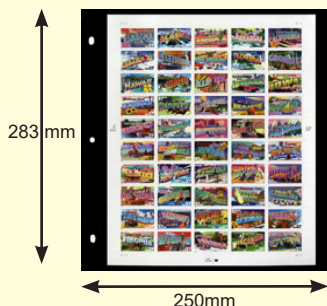

## Euro Cover Album

- Complete album with 25 pages (page size 9x11 $\frac{3}{8}$ ") Available in: **Blue, Black, Wine Red**
- Black-back two-sided 2 pocket pages (holds 100 202x135mm covers)  
**ZGK-850A** \$39.10, **\$29.33**
- Same with all-clear pages (holds 100 covers or 50 viewed from both sides)  
**ZGK-850AC** \$39.10, **\$29.33**

## Postcard Album

- Complete album with 25 pages (page size 8 $\frac{7}{8}$ x9") Available in: **Blue, Black, Wine Red**
- Black-back two-sided 2 pocket pages (holds 100 154x108mm cards)  
**ZGK-836A** \$36.88, **\$27.51**
- Same with all-clear pages (holds 100 cards or 50 viewed from both sides)  
**ZGK-836AC** \$36.88, **\$27.51**

## #10 Cover Album

- Complete album with 25 pages (Page Size 10 $\frac{1}{2}$ x11 $\frac{1}{2}$ ") Available in: **Blue, Black, Wine Red**
- Black-back two-sided 2 pocket pages (holds 100 248x140mm covers)  
**ZGK-822A** \$50.00, **\$35.00**
- Same with all-clear pages (holds 100 covers or 50 viewed from both sides)  
**ZGK-822AC** \$50.00, **\$35.00**

## U.S. Full Sheet Album

- Complete album with 50 pages (Page Size 10 $\frac{3}{4}$ x11 $\frac{3}{8}$ ") Available in: **Blue, Black, Wine Red**
- Open top and right side for easy insertion of sheets
- Black-Back two-sided pages (hold 100 250x283mm sheets)  
**ZGK-820A** \$72.65, **\$50.86**
- Same with all-clear lightweight pages  
**ZGK-820AC** \$72.65, **\$50.86**