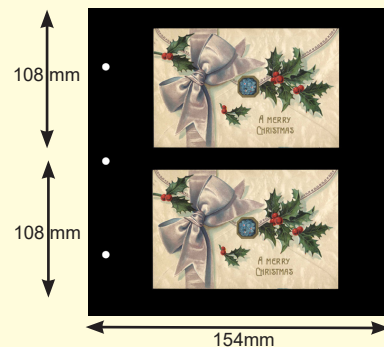

## Cover Album

- Complete album with 25 pages (page size 8 $\frac{7}{8}$ x9") Available in: **Blue, Black, Wine Red**
- Black-back two-sided 2 pocket pages (holds 100 180x108mm covers)  
**ZGK-838A** \$36.88, **\$27.51**
- Same with all-clear pages (holds 100 covers or 50 viewed from both sides)  
**ZGK-838AC** \$36.88, **\$27.51**

## Euro Cover Album

- Complete album with 25 pages (page size 9x11 $\frac{3}{8}$ ") Available in: **Blue, Black, Wine Red**
- Black-back two-sided 2 pocket pages (holds 100 202x135mm covers)  
**ZGK-850A** \$39.10, **\$29.33**
- Same with all-clear pages (holds 100 covers or 50 viewed from both sides)  
**ZGK-850AC** \$39.10, **\$29.33**

## Postcard Album

- Complete album with 25 pages (page size 8 $\frac{7}{8}$ x9") Available in: **Blue, Black, Wine Red**
- Black-back two-sided 2 pocket pages (holds 100 154x108mm cards)  
**ZGK-836A** \$36.88, **\$27.51**
- Same with all-clear pages (holds 100 cards or 50 viewed from both sides)  
**ZGK-836AC** \$36.88, **\$27.51**

## U.S. Full Sheet Album

- Complete album with 50 pages (Page Size 10 $\frac{3}{4}$ x11 $\frac{3}{8}$ ") Available in: **Blue, Black, Wine Red**
- Open top and right side for easy insertion of sheets
- Black-Back two-sided pages (hold 100 250x283mm sheets)  
**ZGK-820A** \$72.65, **\$50.86**
- Same with all-clear lightweight pages  
**ZGK-820AC** \$72.65, **\$50.86**