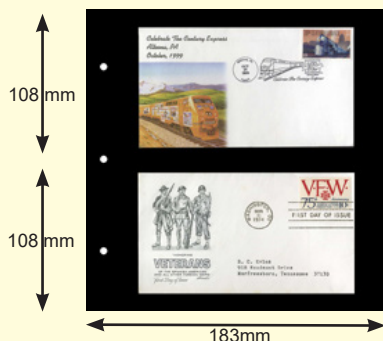

## Cover Album

- Complete album with 25 pages (page size 8 $\frac{7}{8}$ x9") Available in: **Blue, Black, Wine Red**
- Black-back two-sided 2 pocket pages (holds 100 180x108mm covers)  
**ZGK-838A** \$36.88, **\$27.51**
- Same with all-clear pages (holds 100 covers or 50 viewed from both sides)  
**ZGK-838AC** \$36.88, **\$27.51**

## Euro Cover Album

- Complete album with 25 pages (page size 9x11 $\frac{3}{8}$ ") Available in: **Blue, Black, Wine Red**
- Black-back two-sided 2 pocket pages (holds 100 202x135mm covers)  
**ZGK-850A** \$39.10, **\$29.33**
- Same with all-clear pages (holds 100 covers or 50 viewed from both sides)  
**ZGK-850AC** \$39.10, **\$29.33**

## Postcard Album

- Complete album with 25 pages (page size 8 $\frac{7}{8}$ x9") Available in: **Blue, Black, Wine Red**
- Black-back two-sided 2 pocket pages (holds 100 154x108mm cards)  
**ZGK-836A** \$36.88, **\$27.51**
- Same with all-clear pages (holds 100 cards or 50 viewed from both sides)  
**ZGK-836AC** \$36.88, **\$27.51**

## U.S. Full Sheet Album

- Complete album with 50 pages (Page Size 10 $\frac{3}{4}$ x11 $\frac{3}{8}$ ") Available in: **Blue, Black, Wine Red**
- Open top and right side for easy insertion of sheets
- Black-Back two-sided pages (hold 100 250x283mm sheets)  
**ZGK-820A** \$72.65, **\$50.86**
- Same with all-clear lightweight pages  
**ZGK-820AC** \$72.65, **\$50.86**