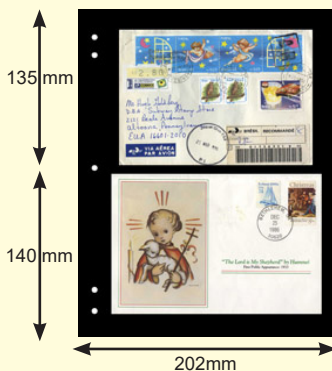

## Cover Album

- Complete album with 25 pages (page size 8 $\frac{7}{8}$ x9") Available in: **Blue, Black, Wine Red**
- Black-back two-sided 2 pocket pages (holds 100 180x108mm covers)  
**ZGK-838A** \$36.88, **\$27.51**
- Same with all-clear pages (holds 100 covers or 50 viewed from both sides)  
**ZGK-838AC** \$36.88, **\$27.51**

## Euro Cover Album

- Complete album with 25 pages (page size 9x11 $\frac{3}{8}$ ") Available in: **Blue, Black, Wine Red**
- Black-back two-sided 2 pocket pages (holds 100 202x135mm covers)  
**ZGK-850A** \$39.10, **\$29.33**
- Same with all-clear pages (holds 100 covers or 50 viewed from both sides)  
**ZGK-850AC** \$39.10, **\$29.33**

## Postcard Album

- Complete album with 25 pages (page size 8 $\frac{7}{8}$ x9") Available in: **Blue, Black, Wine Red**
- Black-back two-sided 2 pocket pages (holds 100 154x108mm cards)  
**ZGK-836A** \$36.88, **\$27.51**
- Same with all-clear pages (holds 100 cards or 50 viewed from both sides)  
**ZGK-836AC** \$36.88, **\$27.51**

## U.S. Full Sheet Album

- Complete album with 50 pages (Page Size 10 $\frac{3}{4}$ x11 $\frac{3}{8}$ ") Available in: **Blue, Black, Wine Red**
- Open top and right side for easy insertion of sheets
- Black-Back two-sided pages (hold 100 250x283mm sheets)  
**ZGK-820A** \$72.65, **\$50.86**
- Same with all-clear lightweight pages  
**ZGK-820AC** \$72.65, **\$50.86**